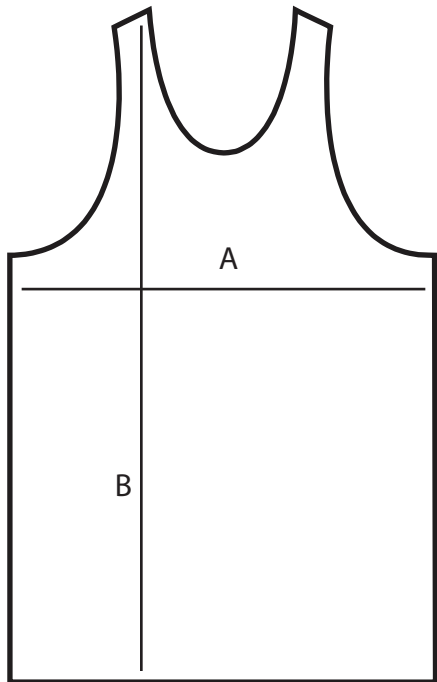

PLAIN STOCK REVERSIBLE VEST SIZE GUIDE

KIDS

SIZE	MEDIUM	LARGE	XL
TO FIT CHEST (INCHES)	25"	28"	30"
ACTUAL GARMENT WIDTH IN CM - A	34	38	40
ACTUAL GARMENT LENGTH IN CM - B	48	52	56

ADULTS

SIZE	SMALL	MEDIUM	LARGE	XL	2XL	3XL
TO FIT CHEST (INCHES)	34"	36"	39"	42"	46"	50"
ACTUAL GARMENT WIDTH IN CM - A	45	49	52	56	62	65
ACTUAL GARMENT LENGTH IN CM - B	65	68	71	74	76	78